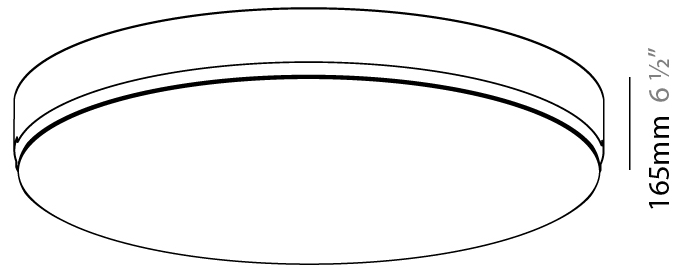

GENERAL

Series: Sign
Brand: Prolicht
Division: Architectural
Mounting Type: Trimless
Mounting Location: Ceiling
Subcategory: Ambient

PHYSICAL

Shape: Round
Diameter (mm): 630
Diameter (in): 24 13/16
Height (mm): 165
Height (in): 6 1/2
Light Distribution: Direct
Weight (kg): 8.3
Weight (lbs): 18.298
Diffuser: PMMA - Opal
Fixture Material: Extruded Aluminum / Steel
Cut-out Measurements: 655mm / 25 13/16"
Upon Request: Unique Sizes Unique Ceiling Thickness Unique Mounting Depth Spot Inserts

ELECTRICAL

Lamp Type: LED (Zhaga Standard)
Input Wattage (W): 66.5
Total Output Wattage (W): 57
[Dimming: Tri-Mode (Non-Dimming and Phase Dimming (120Vac only) and 0-10V Dimming)](#)
Driver Included: Yes
Driver Location: Integrated
Driver Type: Constant Current - Universal
Driver Class: Class 2
Input Voltage (V): 120 - 277
Constant Current (MA): 500

LED

[Color Temperature (°K): 2700 / 3000 / 3500 / 4000](#)
Max. Delivered Lumen (lm): 5535 / 6194 / 6358 / 6594
Nominal Lumen (lm): 7410 / 8292 / 8512 / 8828
CRI: >80 CRI
Efficiency (%): 65% (5mm Perspex)|74%
Lamp Life (hrs): 50000
Upon Request: RGB-W Tunable White Special Color Temperature CRI90

OPTICAL

RATINGS AND CERTIFICATIONS

Certified By: Certified for North American Standards
IP rating: IP20

PROJECT
TYPE
SPECIFIER
QUANTITY
DATE

Ø 630mm 24 13/16"

165mm 6 1/2"