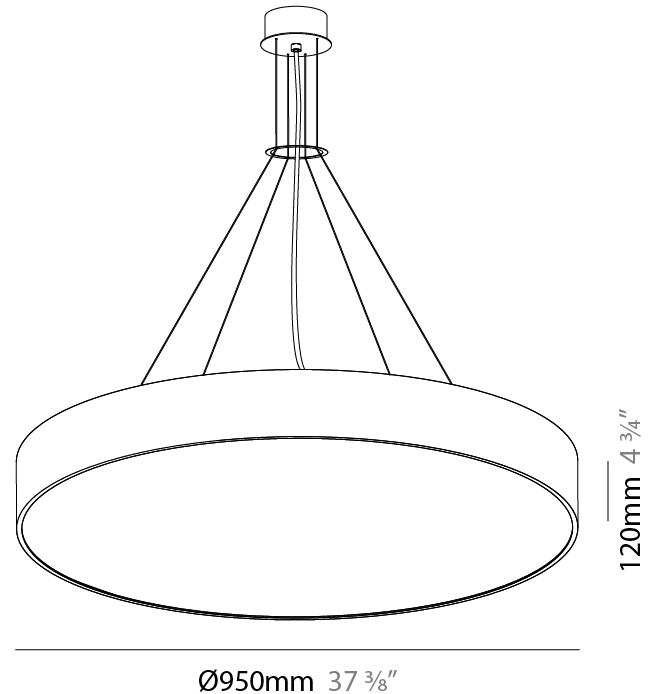

GENERAL

Series: Sign
Brand: Prolicht
Division: Architectural
Mounting Type: Suspension
Mounting Location: Ceiling
Subcategory: Pendant

PHYSICAL

Shape: Round
Diameter (mm): 950
Diameter (in): 37 ³/₈
Depth (mm): 120
Depth (in): 4 ³/₄
Max. Overall Height (mm): 2120
Max. Overall Height (in): 83 ⁷/₁₆
Light Distribution: Direct
Weight (kg): 16.058
Weight (lbs): 35.40
Diffuser: PMMA - Opal or Micro-Prism
Fixture Finish: SSR / BKV / CWI / CRY / HAB / UFT / ITA / RUA / FTG / MYG / LOD / PUS / FRO / FUP / KIA / POP / BLS / SPG / MEY / GOH / GUM / CHC / COM / ABZ / JAG / OBR / MOS / ROR
Fixture Material: Extruded Aluminum / Steel
Cable Details: 2000mm or 6000mm Transparent Cable

ELECTRICAL

Lamp Type: LED (Zhaga Standard)
Input Wattage (W): 129.5
Total Output Wattage (W): 111
Dimming: Tri-Mode (Non-Dimming and Phase Dimming (120Vac only) and 0-10V Dimming)
Driver Included: Yes
Driver Location: Integrated
Driver Type: Constant Current - Universal
Driver Class: Class 1
Input Voltage (V): 120 - 277
Constant Current (MA): 500

LED

Color Temperature (°K): 2700 / 3000 / 3500 / 4000
Max. Delivered Lumen (lm): 11450 / 12319 / 12570
CRI: >80 CRI
Lamp Life (hrs): 50000

OPTICAL

Beam Angle: 110

RATINGS AND CERTIFICATIONS

Certified By: Certified for North American Standards
IP rating: IP20

PROJECT
TYPE
SPECIFIER
QUANTITY
DATE